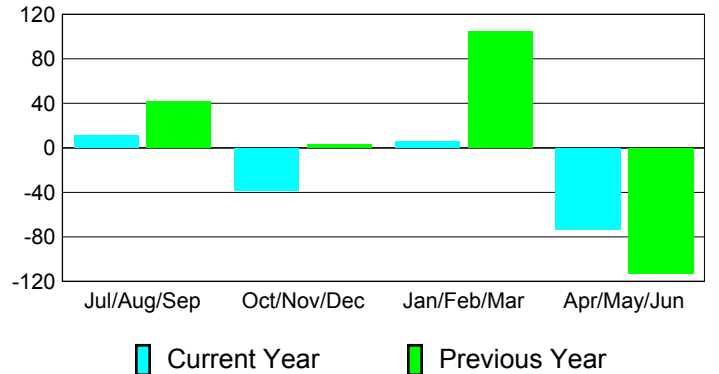

Membership Results
2010-2011

Membership
2009-2010

Month	Net Memb Goal	Actual New Memb	Actual Dropped Memb	Gain/Loss of Memb	Gain/Loss of Memb
Jul/Aug/Sep	0	19	-8	11	42
Oct/Nov/Dec	0	31	-69	-38	3
Jan/Feb/Mar	0	33	-27	6	105
Apr/May/June	0	19	-92	-73	-113
Totals	0	102	-196	-94	37

Membership Results 2010-2011

Goal, New, Dropped, Gain/Loss

Comparison of Membership Gain/Loss

Current Year Compared to the Previous Year

Gender Comparison 2010-2011

Jul/Aug/Sep

Oct/Nov/Dec

Jan/Feb/Mar

Apr/May/June

Male

Female