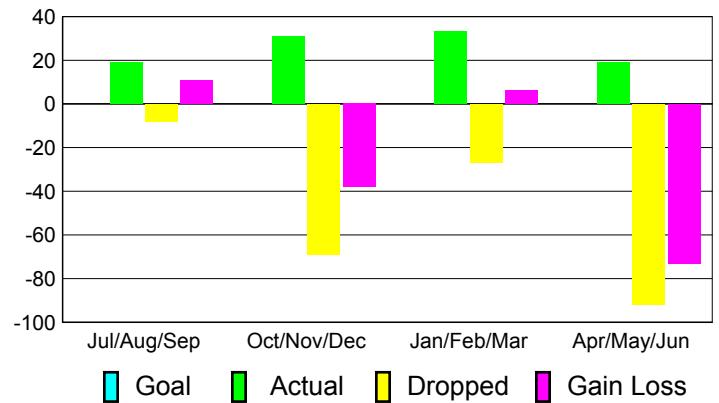

Membership Results 2010-2011

Goal, New, Dropped, Gain/Loss

Comparison of Membership Gain/Loss

Current Year Compared to the Previous Year