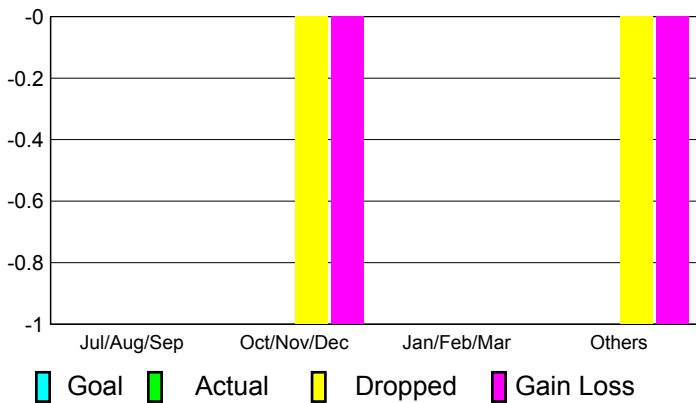

2010-2011 GMT Reports for District (or Undistricted) **District 310 E**

GMT: **SOMSAKDI LOVISUTH**

Location: **THAILAND**

GMT CA: **5**

CLUBS

Club Results
2010-2011

Clubs
2009-2010

Month	New Club Goal	Actual New Clubs	Actual Dropped Clubs	Gain/Loss of Clubs	Gain/Loss of Clubs
Jul/Aug/Sep	0	0	0	0	2
Oct/Nov/Dec	0	0	-1	-1	1
Jan/Feb/Mar	0	0	0	0	1
Apr/May/June	0	0	-1	-1	0
Totals	0	0	-2	-2	4

Club Results 2010-2011

Goal, New, Dropped, Gain/Loss

Comparison of Club Gain/Loss

Current Year Compared to the Previous Year

YTD Status Quo Clubs 2010-2011

Status Quo Clubs Compared to Status Quo Members

MEMBERSHIP