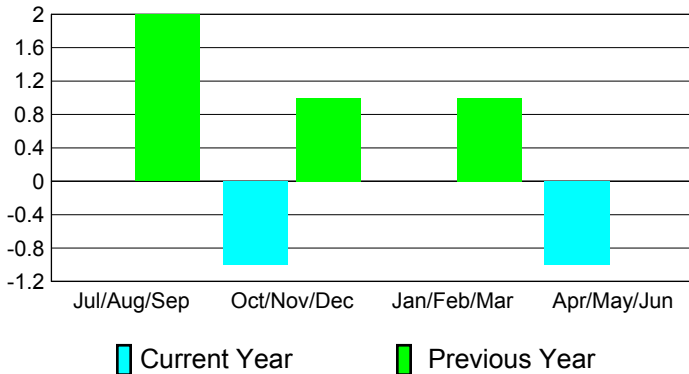

2010-2011 GMT Reports for District (or Undistricted) **District 310 E**

GMT: **SOMSAKDI LOVISUTH**

Location: **THAILAND**

GMT CA: **5**

CLUBS

Club Results
2010-2011

Clubs
2009-2010

Month	New Club Goal	Actual New Clubs	Actual Dropped Clubs	Gain/Loss of Clubs	Gain/Loss of Clubs
Jul/Aug/Sep	0	0	0	0	2
Oct/Nov/Dec	0	0	-1	-1	1
Jan/Feb/Mar	0	0	0	0	1
Apr/May/June	0	0	-1	-1	0
Totals	0	0	-2	-2	4

Club Results 2010-2011

Goal, New, Dropped, Gain/Loss

Comparison of Club Gain/Loss

Current Year Compared to the Previous Year

YTD Status Quo Clubs 2010-2011

Status Quo Clubs Compared to Status Quo Members

MEMBERSHIP